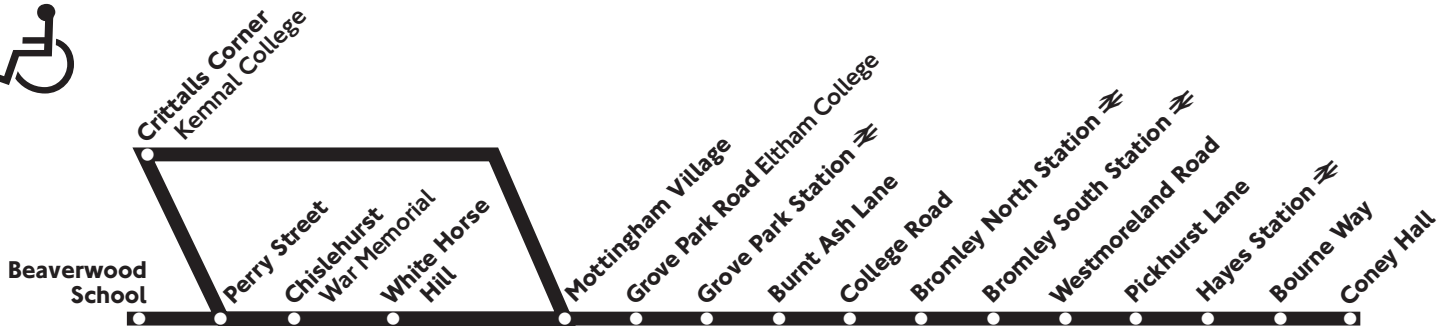

638

Coney Hall - Bromley - Sidcup

Monday to Friday
Schooldays only

Monday - Friday Schooldays only

Coney Hall <i>Addington Road</i>	---	---	---	---	---	0727	---
Hayes Station ⇌	---	---	---	---	---	0732	---
Westmoreland Road <i>Pickhurst Lane</i>	---	---	---	---	---	0739	---
Bromley South Station ⇌	0727	0730	0733	0737	0741	0745	1605
Bromley West Street	0732	0735	0738	0742	0746	0750	1610
Grove Park Station ⇌	0742	0745	0748	0752	0756	0800	1620
Grove Park Road <i>Eltham College</i>	0748	0751	0754	0758	0802	0806	---
Chislehurst <i>War Memorial</i>	0802	0805	0808	0812	0816	0820	---
Sidcup <i>Queen Mary's Hospital</i> *	0810	0813	0816	0820	0824	0828	---
Crittalls Corner <i>Kemnal College</i>	0814	0817	0820	0824	0828	0832	---

No service on Saturday, Sunday or School and Public Holidays

* A20 slip road.

638

Sidcup - Bromley - Coney Hall

Monday to Friday
Schooldays only

Monday - Friday Schooldays only

BUS COLOUR CODE	YELLOW	GREEN	---	---	BLUE	---	ORANGE	---
	A	B						
Crittalls Corner <i>Kemnal College</i>	1505	1505	---	---	1510	---	1515	---
Beaverwood School	↓	↓	1505	1520	↓	1525	↓	---
Chislehurst <i>War Memorial</i>	↓	↓	1510	1525	1525	1530	1530	---
Grove Park Road <i>Eltham College</i>	1520	1522	1522	1537	1537	1542	1542	1605
Grove Park Station ⇌	1526	1528	1528	1543	1543	1548	1548	1611
Bromley North Station ⇌	1535	1537	1537	1552	1552	1557	1557	1620
Bromley South Station ⇌	1540	---	1542	1557	1557	1602	1602	1625
Westmoreland Road <i>Pickhurst Lane</i>	---	---	---	---	---	---	1610	1633
Hayes Station ⇌	---	---	---	---	---	---	1616	1639
Coney Hall <i>Croydon Road</i>	---	---	---	---	---	---	1622	1645

No service on Saturday, Sunday or School and Public Holidays

A - Runs non-stop from **Kemnal College** to **Grove Park Road Eltham College** (first set-down).
B - Runs non-stop from **Kemnal College** to **William Barefoot Drive** (serves all stops in William Barefoot Drive).